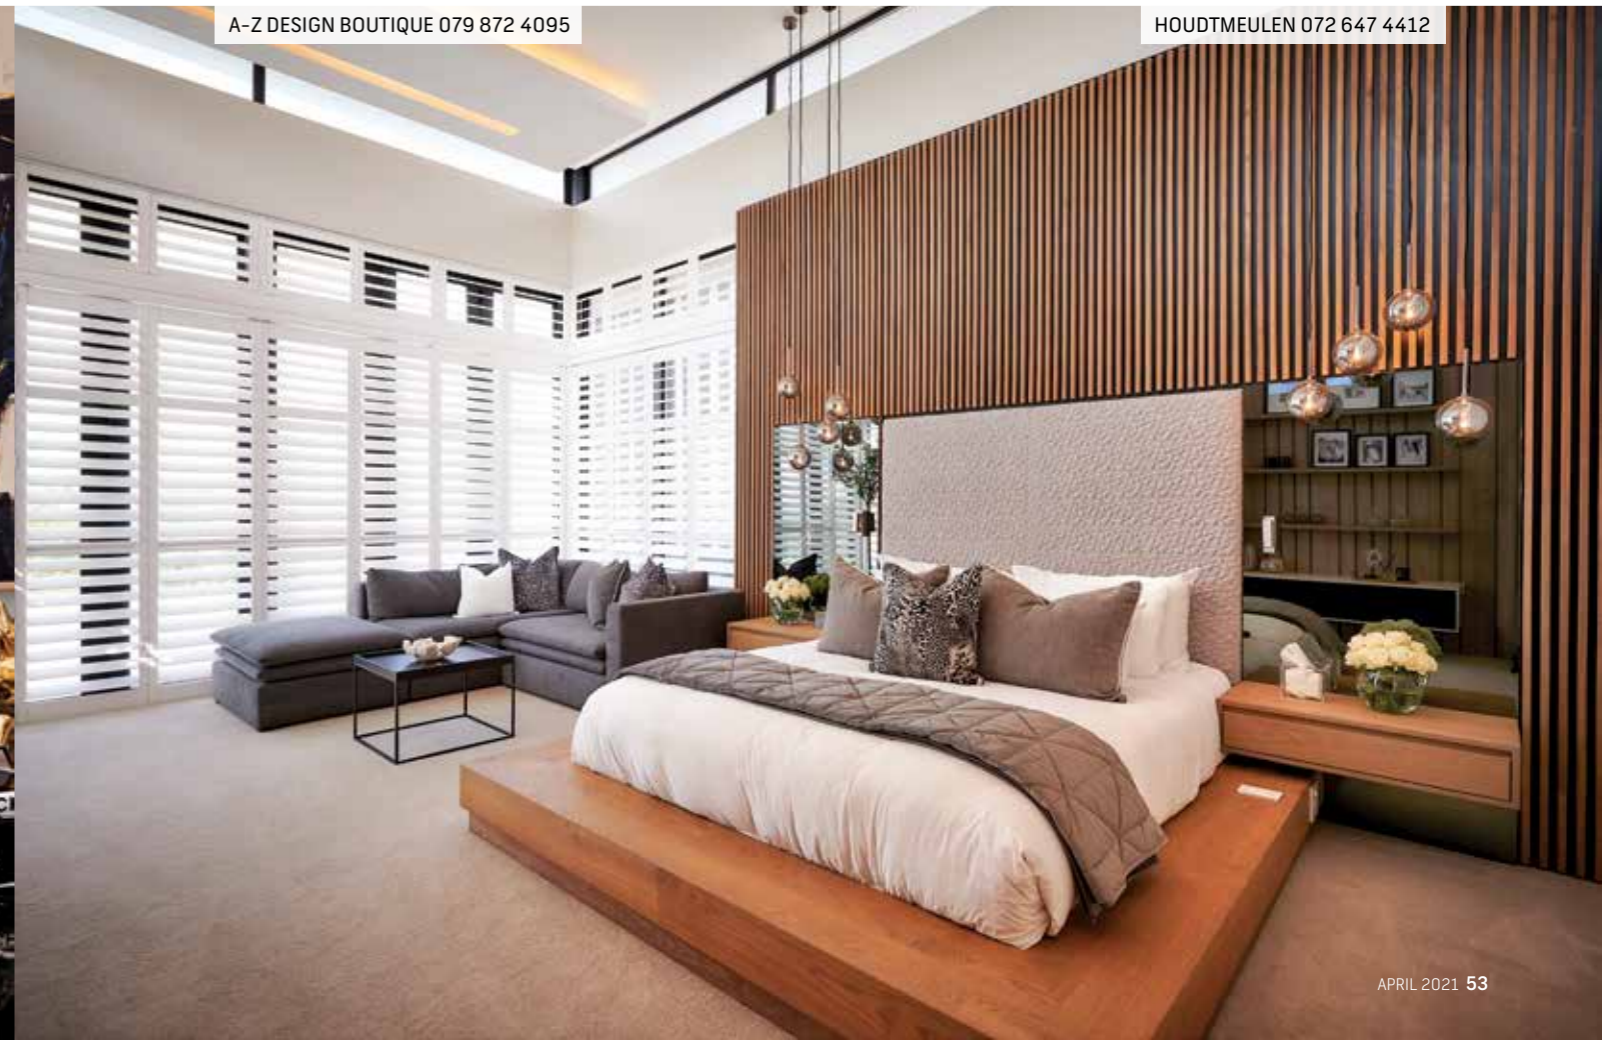

BELOW: In this main bedroom, A-Z Design Boutique worked with the double-volume wall space, and designed a dramatic headboard feature. Using most of the height in the room, the striking wall feature is a combination of wood, smoked mirror, glass and fabric, creating the ultimate lavish feel, but still keeping to the monochromatic scheme. A-Z Design Boutique was responsible for the architectural finishes on the exterior and in the interior, as well as the detailing thereof.

Given a blank canvas by the home owners to showcase its best craftsmanship and joinery work, Houdtmeulen was commissioned for this contemporary project. Working with Accoya and engineered oak, the firm prides itself on using solid timber in its architectural joinery, resulting in exceptional products and workmanship. Here, Houdtmeulen produced the floating bedside pedestals, bed base and headboard cladding.

A-Z DESIGN BOUTIQUE 079 872 4095

HOUDTMEULEN 072 647 4412