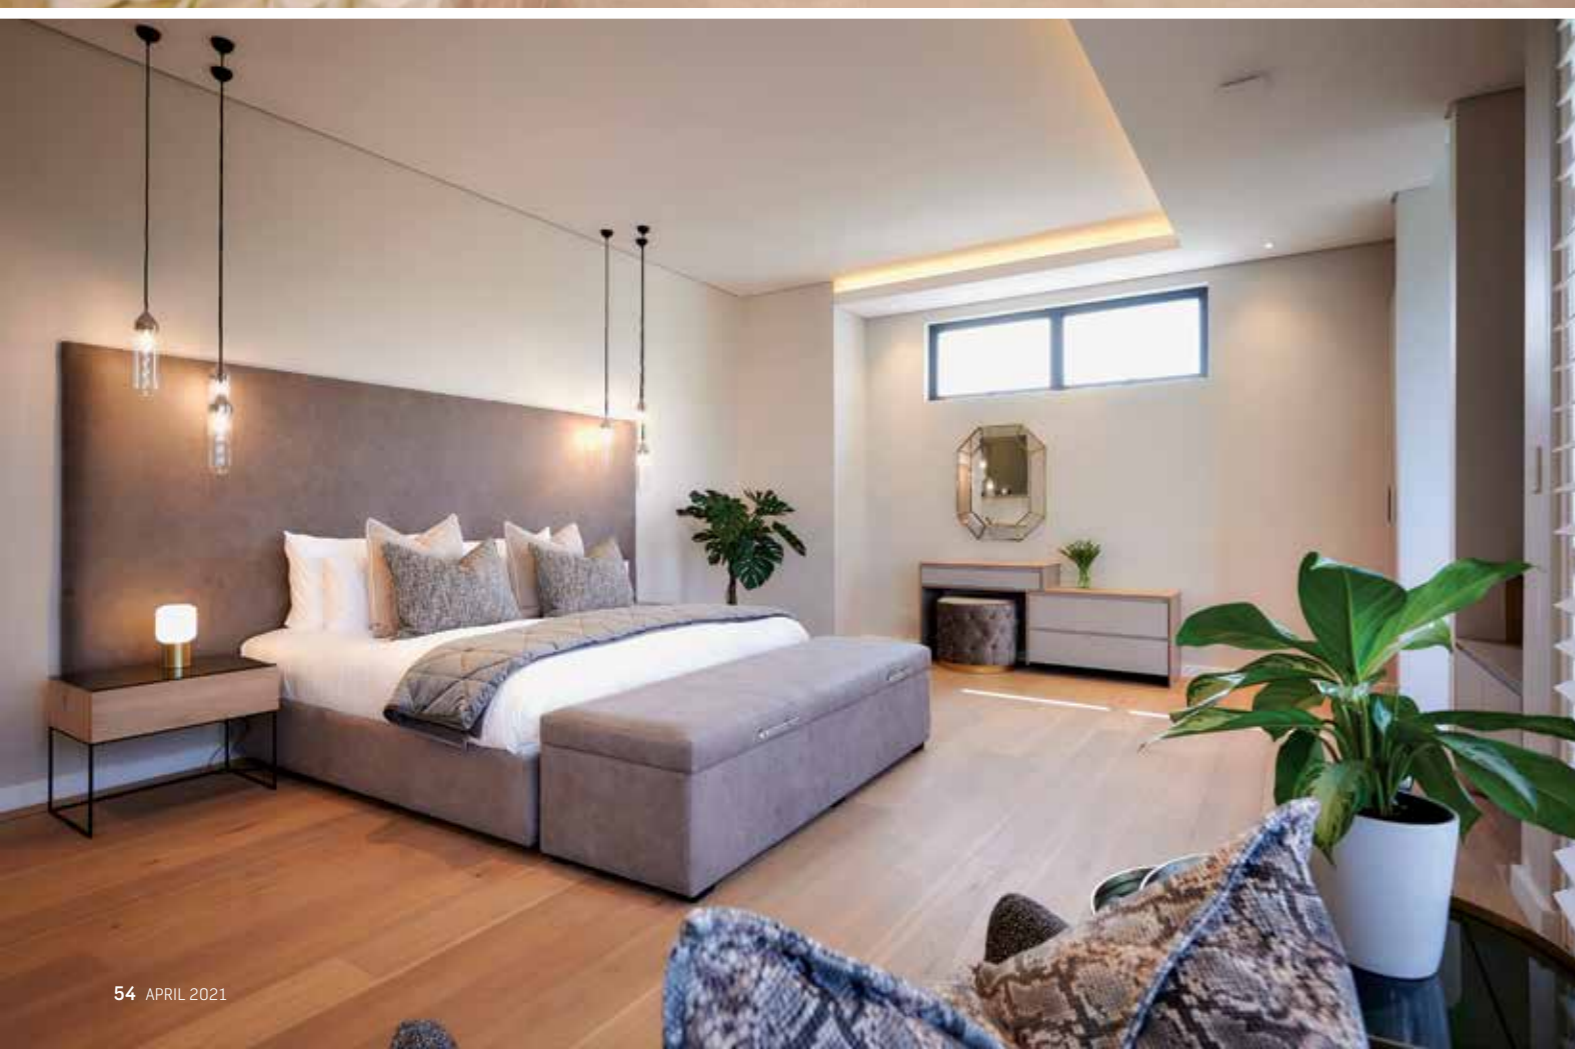

CONTACTS:

- **A-Z DESIGN BOUTIQUE** – high-end residential interior design
  079 872 4095, lara@a-zdesignboutique.com
- **CINEMA ARCHITECTS** – smart home automation
  016 455 1000, info@cinea.co.za, www.cinemaarchitects.co.za
- **CONWAY FLOORING AND DECKING** – flooring and decking
  084 608 8727, byron@conwayflooring.co.za,
  www.conwayflooring.co.za
- **HENNING CONSTRUCTION & DEVELOPMENT** – upmarket construction and developments
  082 081 4985, 081 536 9465,
  jason@henningdevelopment.com
- **HOUDTMEULEN** – carpentry and joinery specialist
  072 647 4412, cam@houdtmeulen.co.za,
  www.houdtmeulen.co.za
- **LINEAR CONCEPTS** – bespoke kitchens, bars and wine cellars
  011 262 4395, info@linearconcepts.co.za,
  www.linearconcepts.co.za
- **LVN INTERIORS** – design studio and online store
  082 460 3963, leanne@vann.co.za, lvninteriors.com
- **SBE AFRICA – ARCHITECTS** – luxury residential architectural design
  072 148 8190, reception@sbeass.co.za,
  www.sbeearchitects.co.za
- **STREAMLIGHT** – lighting design and supply specialists
  011 440 4142, info@streamlight.co.za,
  www.streamlight.co.za
- **TOTEM KITCHENS AND CUPBOARDS** – custom-made cabinetry
  011 465 2088, info@totemdesigns.co.za,
  www.totemdesigns.co.za